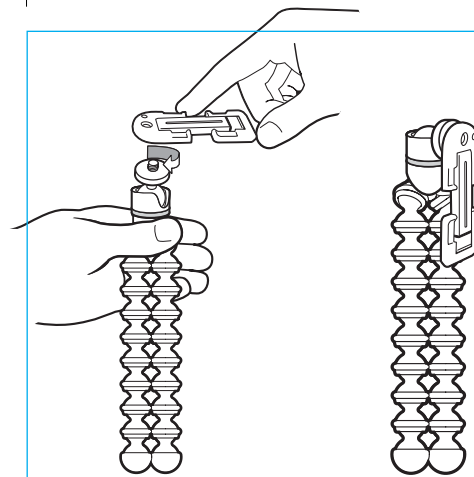

2016.10.14

GripTight ONE
GPod Magnetic Manual
3"x 4" folded

1/4"-20 325g/11.5 oz

JOBY®

GripTight ONE GPod Magnetic™

Bluetooth®

twitter.com/jobyinc
facebook.com/jobyinc
instagram.com/jobyinc
plus.google.com/+joby
info@joby.com
joby.com

©2016 DayMen US Inc
JOBY
1435 N McDowell Blvd
Suite 200
Petaluma, CA 94954
1-800-800-5693

0500-071

56-91 mm (2.2-3.6")