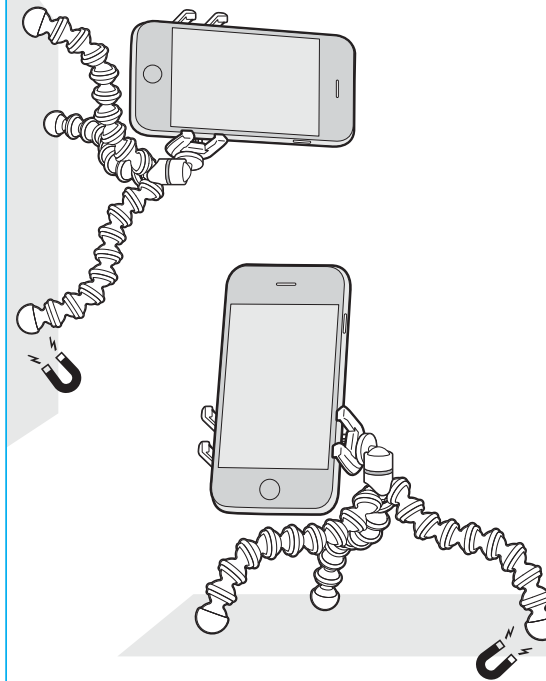

2016.10.14

GripTight ONE
GPod Magnetic Manual
3"x 4" folded

1/4"-20 325g/11.5 oz

JOBY®

GripTight ONE GPod Magnetic™

Bluetooth®

twitter.com/jobyinc
facebook.com/jobyinc
instagram.com/jobyinc
plus.google.com/+joby
info@joby.com
joby.com