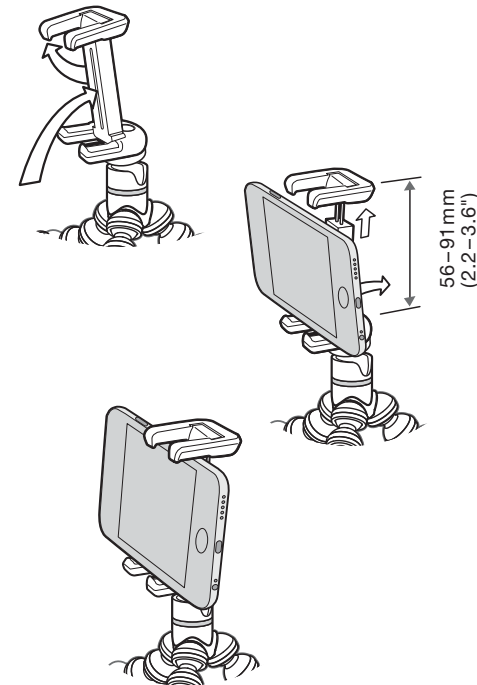

2016.10.14

GripTight ONE
GPod Magnetic Manual
3"x 4" folded

1/4"-20 325g/11.5 oz

JOBY®

GripTight ONE GPod Magnetic™

Bluetooth®

twitter.com/jobyinc
facebook.com/jobyinc
instagram.com/jobyinc
plus.google.com/+joby
info@joby.com
joby.com