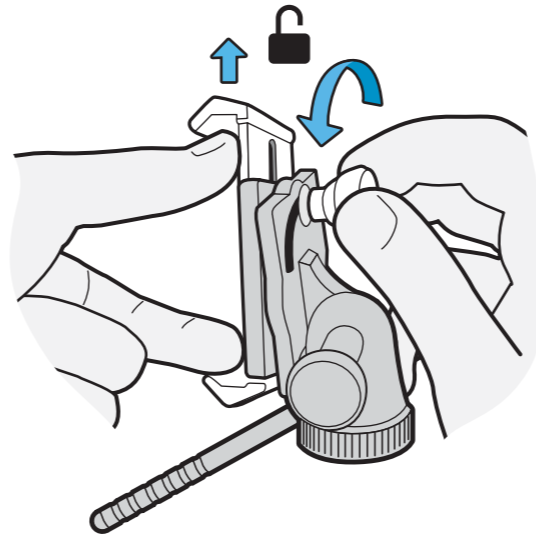

GripTight PRO Video Mount / Manual

twitter.com/jobyinc
facebook.com/jobyinc
instagram.com/jobyinc
plus.google.com/+joby
info@joby.com
joby.com

©2017 DayMen US
Holdings Inc & Subs
1435 N McDowell Blvd
Ste 200
Petaluma, CA 94954

0500-058

GripTight PRO Video Mount™