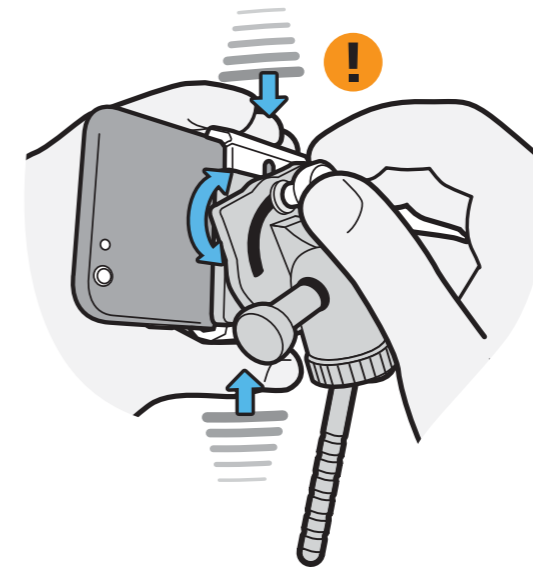

GripTight PRO Video Mount / Manual

twitter.com/jobyinc
facebook.com/jobyinc
instagram.com/jobyinc
plus.google.com/+joby
info@joby.com
joby.com

©2017 DayMen US
Holdings Inc & Subs
1435 N McDowell Blvd
Ste 200
Petaluma, CA 94954

0500-058

GripTight PRO Video Mount™