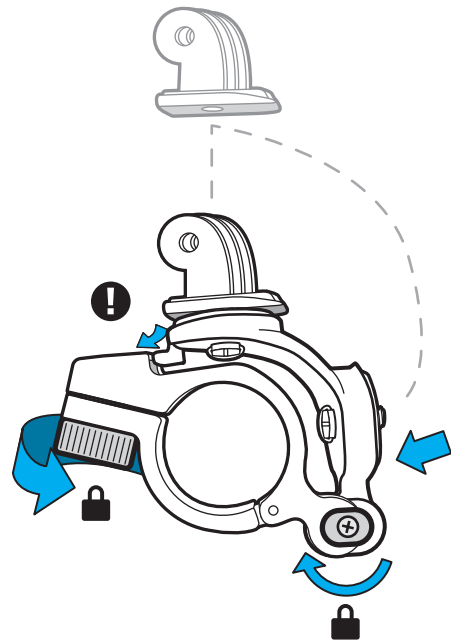

twitter.com/jobyinc
facebook.com/jobyinc
instagram.com/jobyinc
plus.google.com/+joby
info@joby.com

joby.com/action-bike-mount

©2015 DayMen US Inc
JOBY
1435 N McDowell Blvd
Suite 200
Petaluma, CA 94954

Bar Sizes

22.2, 23.8mm	A + C
25.4, 26mm	A + B
31.8mm	A
34, 35mm	none

Action Bike Mount™