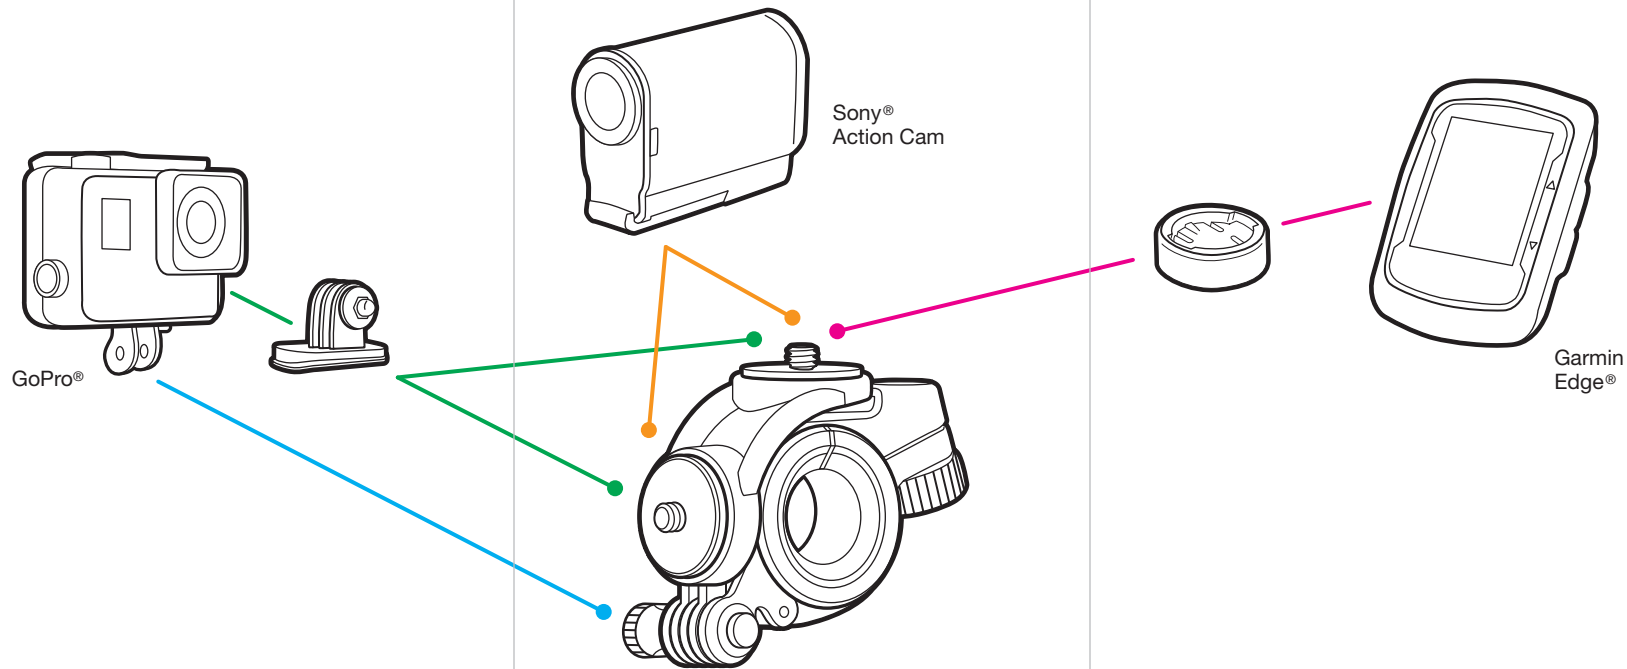

twitter.com/jobyinc
facebook.com/jobyinc
instagram.com/jobyinc
plus.google.com/+joby
info@joby.com

joby.com/action-bike-mount

©2015 DayMen US Inc
JOBY
1435 N McDowell Blvd
Suite 200
Petaluma, CA 94954

Bar Sizes

22.2, 23.8mm	A + C
25.4, 26mm	A + B
31.8mm	A
34, 35mm	none

Action Bike Mount™