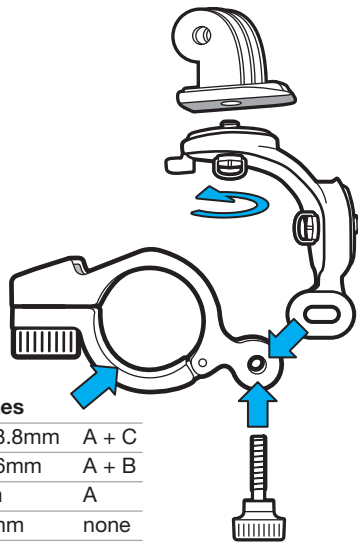

twitter.com/jobyinc
facebook.com/jobyinc
instagram.com/jobyinc
plus.google.com/+joby
info@joby.com

joby.com/action-bike-mount

©2015 DayMen US Inc
JOBY
1435 N McDowell Blvd
Suite 200
Petaluma, CA 94954

Bar Sizes

22.2, 23.8mm	A + C
25.4, 26mm	A + B
31.8mm	A
34, 35mm	none

Action Bike Mount™