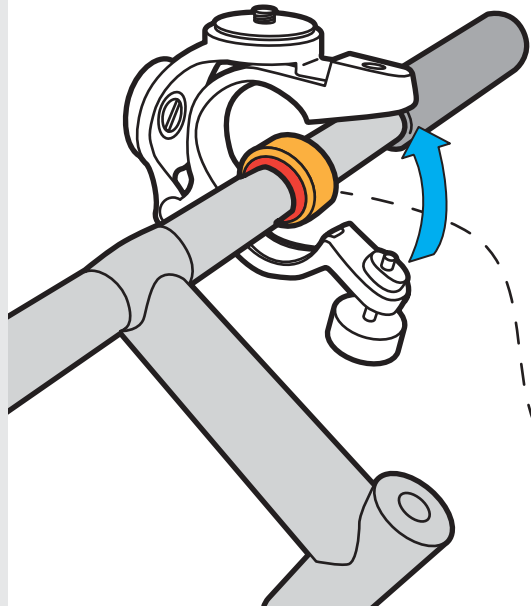

twitter.com/jobyinc
facebook.com/jobyinc
instagram.com/jobyinc
plus.google.com/+joby
info@joby.com

joby.com/action-bike-mount

©2015 DayMen US Inc
JOBY
1435 N McDowell Blvd
Suite 200
Petaluma, CA 94954

Bar Sizes

22.2, 23.8mm	A + C
25.4, 26mm	A + B
31.8mm	A
34, 35mm	none

Action Bike Mount™