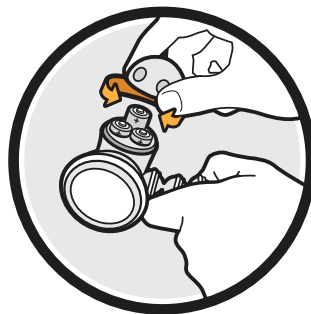

JOBY® gorillatorch FLARE™

Warnings: Do not look directly into light. Do not submerge the Gorillatorch in liquid. Please do not store flashlight in conditions below 0°F (-17.8°C) or exceeding 100°F (37.7°C). Extended exposure to extreme temperatures could cause material degradation. Keep magnetic feet away from digital storage devices.

Danger: Incorrect battery orientation may cause explosions and burns!

Support: <http://www.joby.com/support>

Please use this product responsibly: Joby is not liable for consequences, direct or indirect, resulting from the use of this product.

Inserting
the batteries
(3 AA only)

$\leq 1/2$
sec

Tap  button to
turn power on

1
sec

Press
and hold  button to
turn power off

$\leq 1/2$
sec

Ta  button to
cycle through
settings